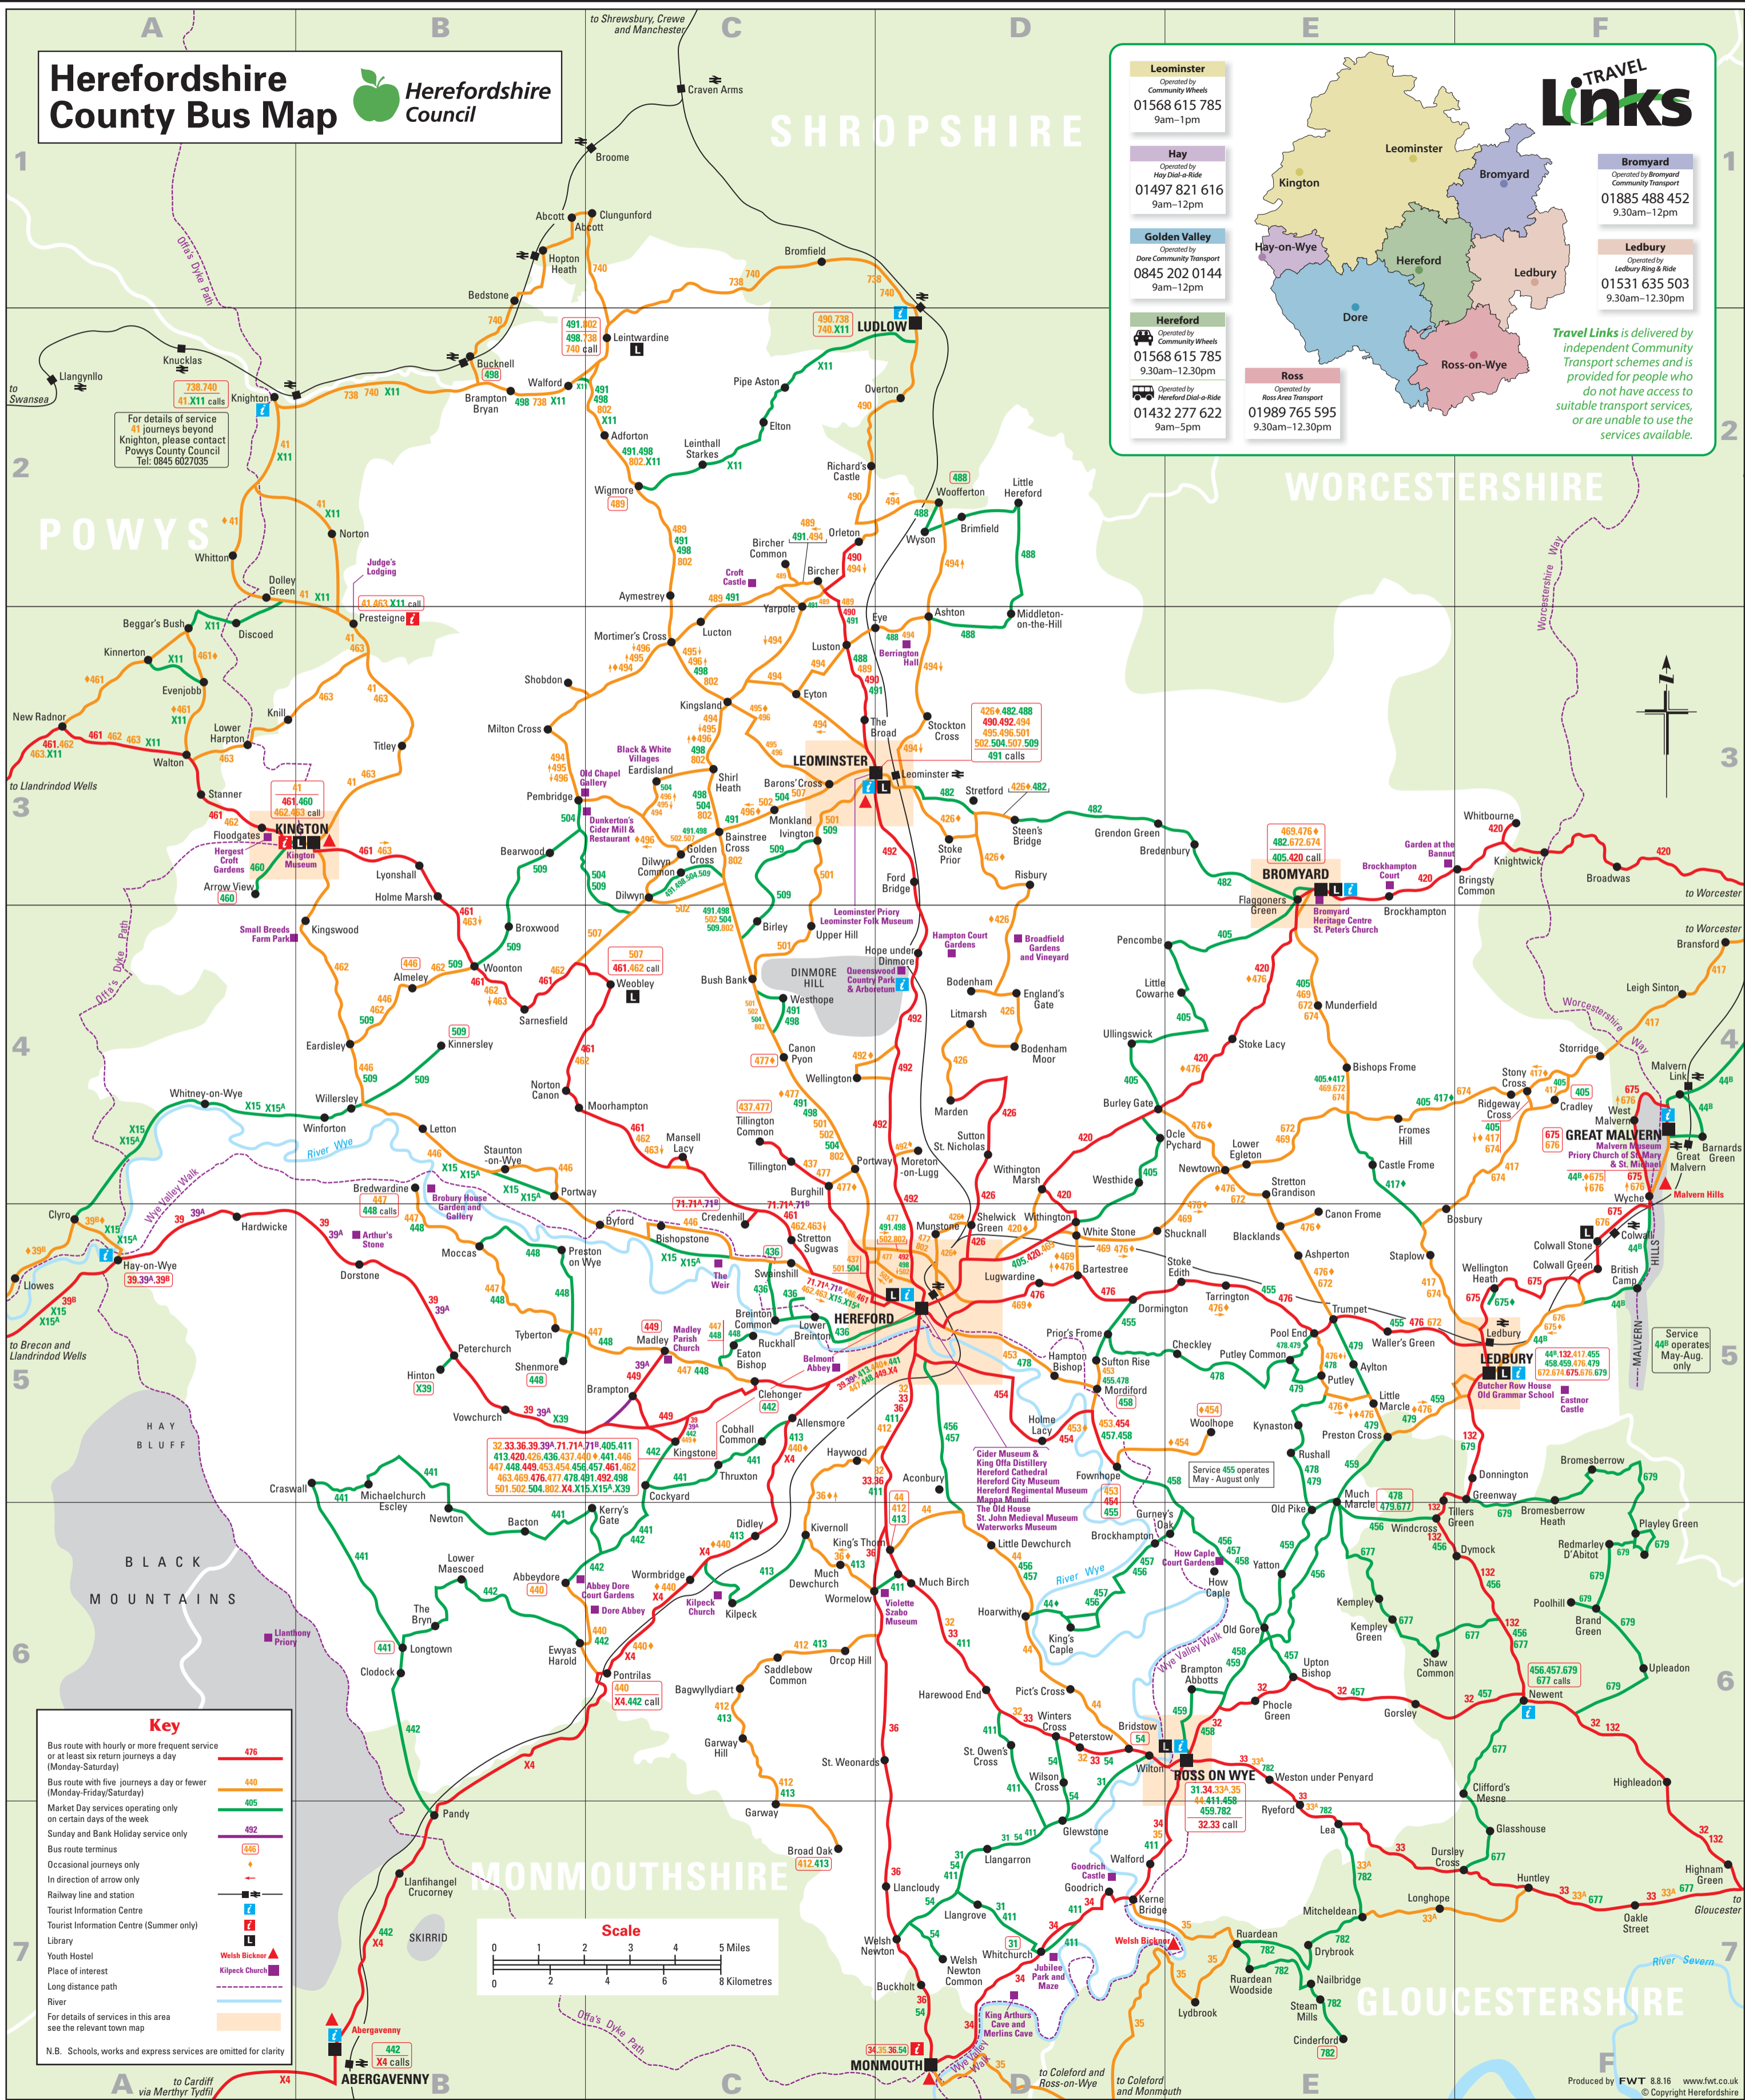

Herefordshire County Bus Map

SHROPSHIRE

Leominster
Operated by Community Wheels
01568 615 785
9am-1pm

Hay
Operated by Hay Dial-a-Ride
01497 821 616
9am-12pm

Golden Valley
Operated by Dore Community Transport
0845 202 0144
9am-12pm

Hereford
Operated by Hereford Community Wheels
01568 615 785
9.30am-12.30pm

Ross
Operated by Ross Area Transport
01989 765 595
9.30am-12.30pm

Bromyard
Operated by Bromyard Community Transport
01885 488 452
9.30am-12pm

Ledbury
Operated by Ledbury Ring & Ride
01531 635 503
9.30am-12.30pm

Travel Links

Travel Links is delivered by independent Community Transport schemes and is provided for people who do not have access to suitable transport services, or are unable to use the services available.

Key

- Bus route with hourly or more frequent service or at least six return journeys a day (Monday-Saturday) — 476
- Bus route with five journeys a day or fewer (Monday-Friday/Saturday) — 440
- Market Day services operating only on certain days of the week — 405
- Sunday and Bank Holiday service only — 492
- Bus route terminus 446
- Occasional journeys only +
- In direction of arrow only →
- Railway line and station — ■
- Tourist Information Centre T
- Tourist Information Centre (Summer only) T
- Library L
- Youth Hostel ▲
- Place of interest ■
- Long distance path —
- River —