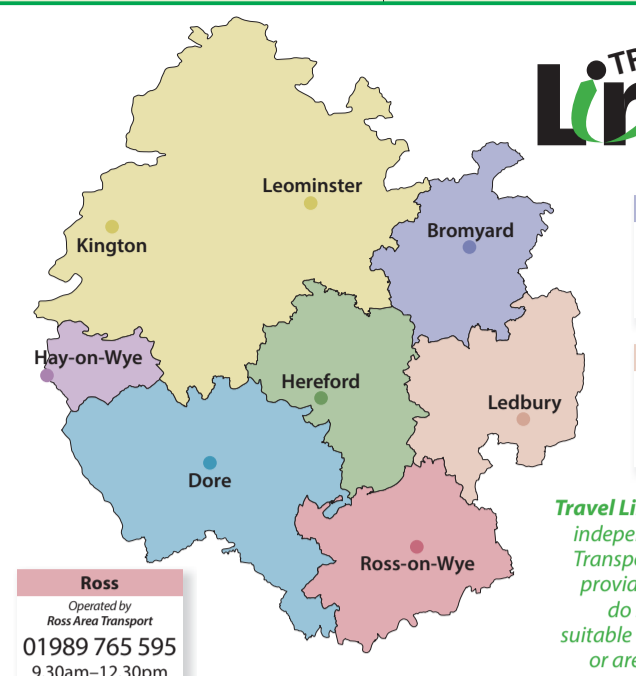

Herefordshire County Bus Map

SHROPSHIRE

Leominster
Operated by Community Wheels
01568 615 785
9am-1pm

Hay
Operated by Hay Dial-a-Ride
01497 821 616
9am-12pm

Golden Valley
Operated by Dore Community Transport
0845 202 0144
9am-12pm

Hereford
Operated by Hereford Community Wheels
01568 615 785
9.30am-12.30pm

Ross
Operated by Ross Area Transport
01989 765 595
9.30am-12.30pm

Bromyard
Operated by Bromyard Community Transport
01885 488 452
9.30am-12pm

Ledbury
Operated by Ledbury Ring & Ride
01531 635 503
9.30am-12.30pm

Travel Links

Travel Links is delivered by independent Community Transport schemes and is provided for people who do not have access to suitable transport services, or are unable to use the services available.

Key

- Bus route with hourly or more frequent service or at least six return journeys a day (Monday-Saturday) — 476
- Bus route with five journeys a day or fewer (Monday-Friday/Saturday) — 440
- Market Day services operating only on certain days of the week — 405
- Sunday and Bank Holiday service only — 492
- Bus route terminus 446
- Occasional journeys only +
- In direction of arrow only →
- Railway line and station — ■
- Tourist Information Centre T
- Tourist Information Centre (Summer only) T
- Library L
- Youth Hostel ▲
- Place of interest ■
- Long distance path —
- River —